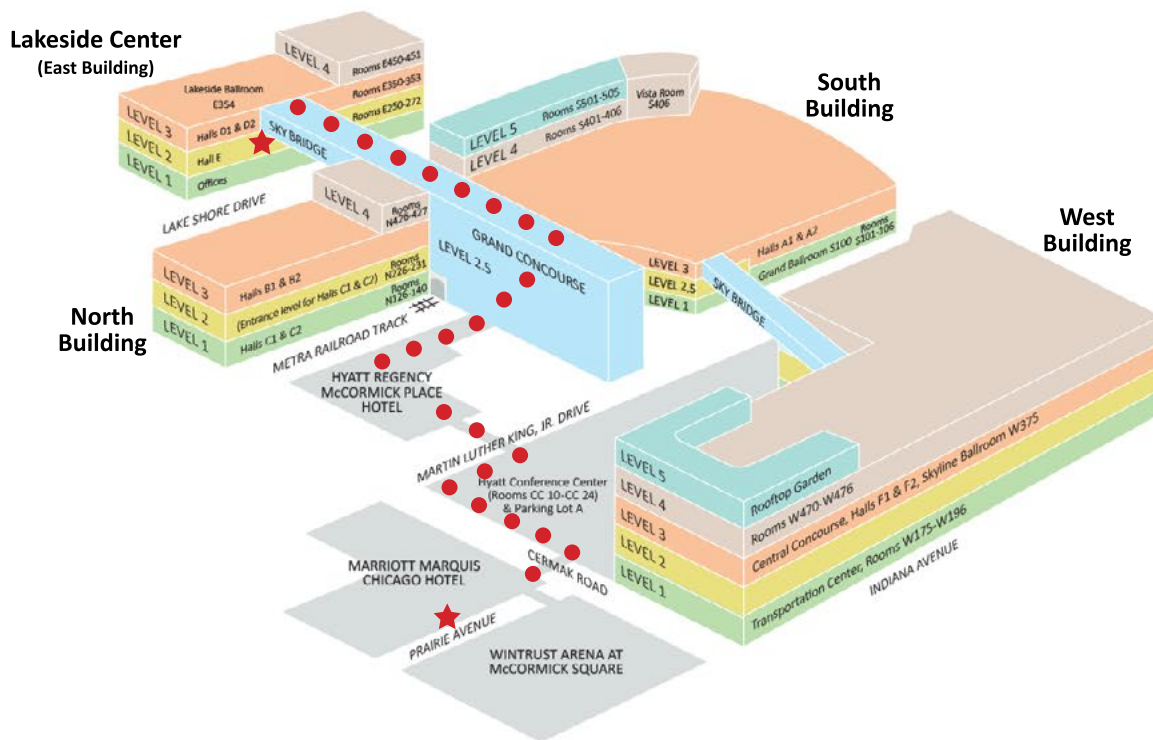

SHUTTLE & PARKING INFORMATION

DIRECTIONS & TRANSPORTATION INFORMATION

The walk between the Marriott Marquis and the McCormick Place Lakeside Center is approximately 0.5 mile. See below for a map of the suggested route. The route is completely indoors.

McCORMICK PLACE CAMPUS MAP

Suggested Walking Route (approximately 0.5 mile, indoors)

Take the overpass above Cermak Road on Level 2 of the Marriott Marquis Hotel to the Hyatt. Once inside the Hyatt, go down to Level 1 to access the McCormick Place. At Gate 4 of the McCormick Place, use the stairs, escalator or elevators to get to Level 3 (Grand Concourse) which leads to the sky bridge to the Lakeside Center.

Shuttle Information

There will be roundtrip transfers between the Marriott Marquis Hotel and Lakeside Center of McCormick Place for those who wish to ride instead of walk. Transfers will be on rotation for pick up and drop off every 15 minutes.

★ Pick-up and drop-off locations:

Marriott Marquis: outside lobby area, follow signs

McCormick Place: Gates 31 & 32 on Level 2 of Lakeside Center

Shuttles will be running during the following hours:

Saturday, April 23: 6:30 am - 9:30 am | 2:30 pm - 5:30 pm